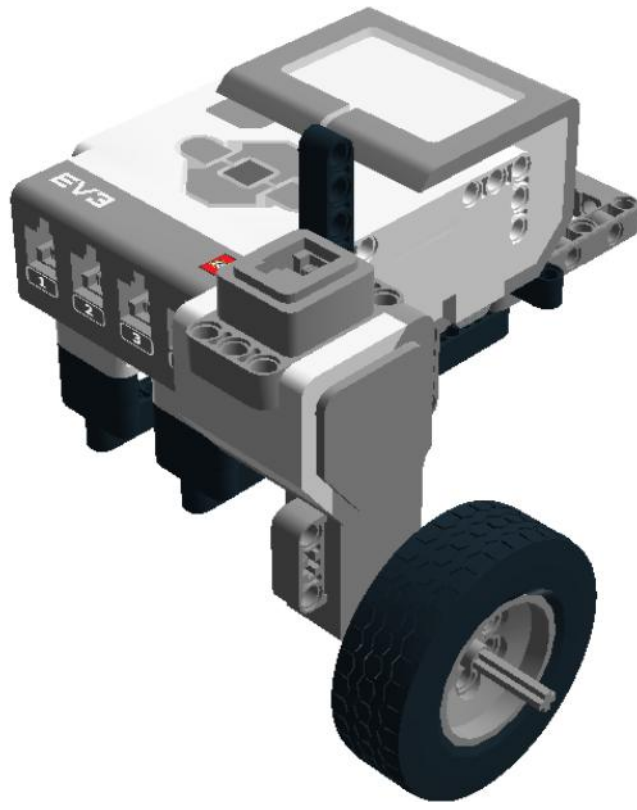

**LEGO** DIGITAL DESIGNER 4.2

Model Name:  
**Ferrary**

Number of Bricks: 148

Step 1 of 54

Step 2 of 54

1 x

1 x

1 x

Step 11 of 54

1 x

1 x

Step 12 of 54

---

Step 13 of 54

Step 14 of 54

2 x

1 x

Step 15 of 54

---

Step 16 of 54

Step 17 of 54

- 1 x 
- 1 x 
- 1 x 

Step 18 of 54

Step 19 of 54