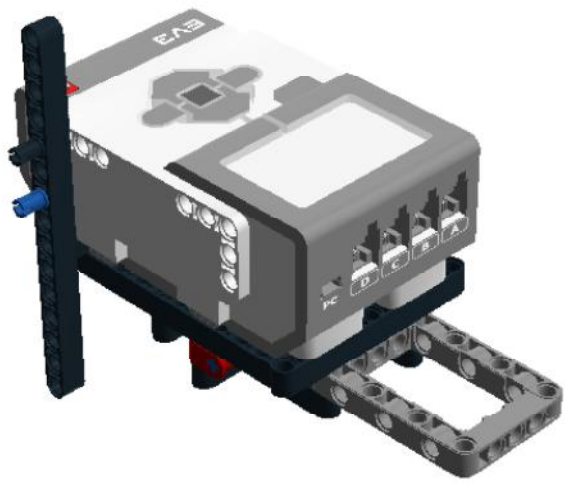

**LEGO** DIGITAL DESIGNER 4.2

Model Name:  
**Ferrary**

Number of Bricks: 148

Step 1 of 54

Step 2 of 54

1 x

1 x

1 x

1 x

Step 8 of 54

Step 9 of 54

1 x

1 x

1 x

1 x

Step 10 of 54

Step 11 of 54

1 x

1 x

Step 12 of 54

---

Step 13 of 54

Step 14 of 54

2 x