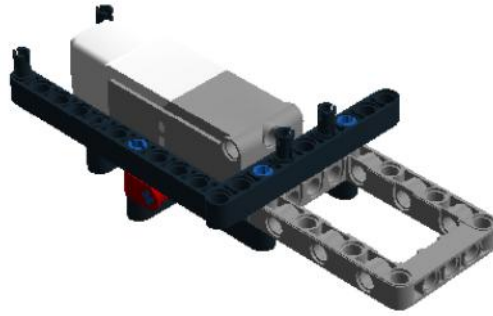

**LEGO** DIGITAL DESIGNER 4.2

Model Name:  
**Ferrary**

Number of Bricks: 148

Step 1 of 54

Step 2 of 54

1 x

1 x

1 x

1 x

Step 3 of 54

Step 4 of 54

- 1 x 
- 1 x 
- 1 x 
- 1 x 

Step 5 of 54

Step 6 of 54

Step 7 of 54

3 x