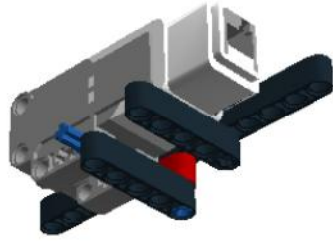

**LEGO** DIGITAL DESIGNER 4.2

Model Name:  
**Ferrary**

Number of Bricks: 148

Step 1 of 54

Step 2 of 54

1 x

1 x

1 x

1 x

Step 3 of 54

Step 4 of 54

- 1 x 
- 1 x 
- 1 x 
- 1 x 

Step 5 of 54

Step 6 of 54

Step 7 of 54

3 x