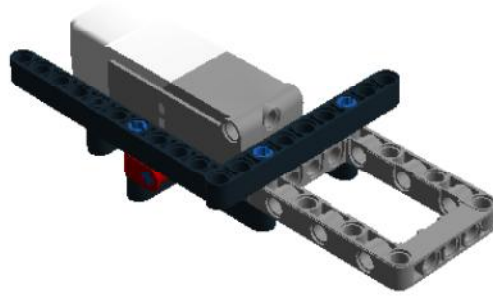

**LEGO** DIGITAL DESIGNER 4.2

Model Name:  
**Ferrary**

Number of Bricks: 148

Step 1 of 54

Step 2 of 54

1 x

1 x

1 x

1 x

Step 3 of 54

Step 4 of 54

- 1 x 
- 1 x 
- 1 x 
- 1 x 

Step 5 of 54

Step 6 of 54

Step 7 of 54

3 x