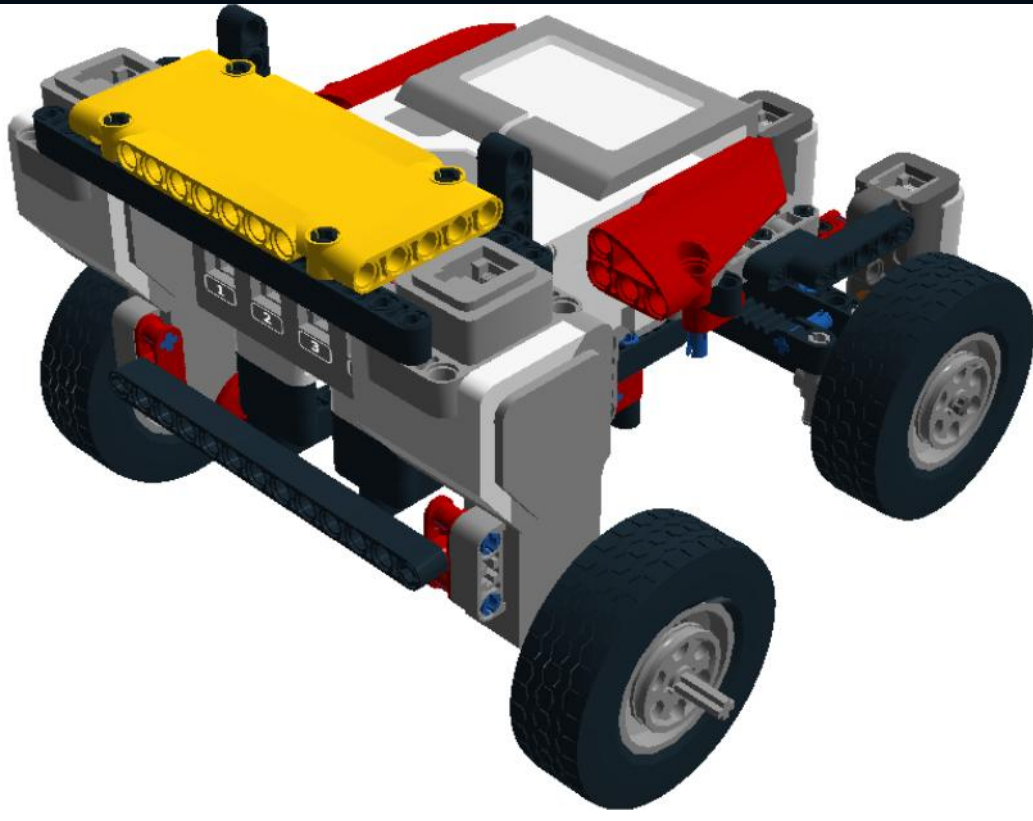

**LEGO** DIGITAL DESIGNER 4.2

Model Name:  
**Ferrary**

Number of Bricks: 148

Step 1 of 54

Step 2 of 54

1 x

1 x

1 x