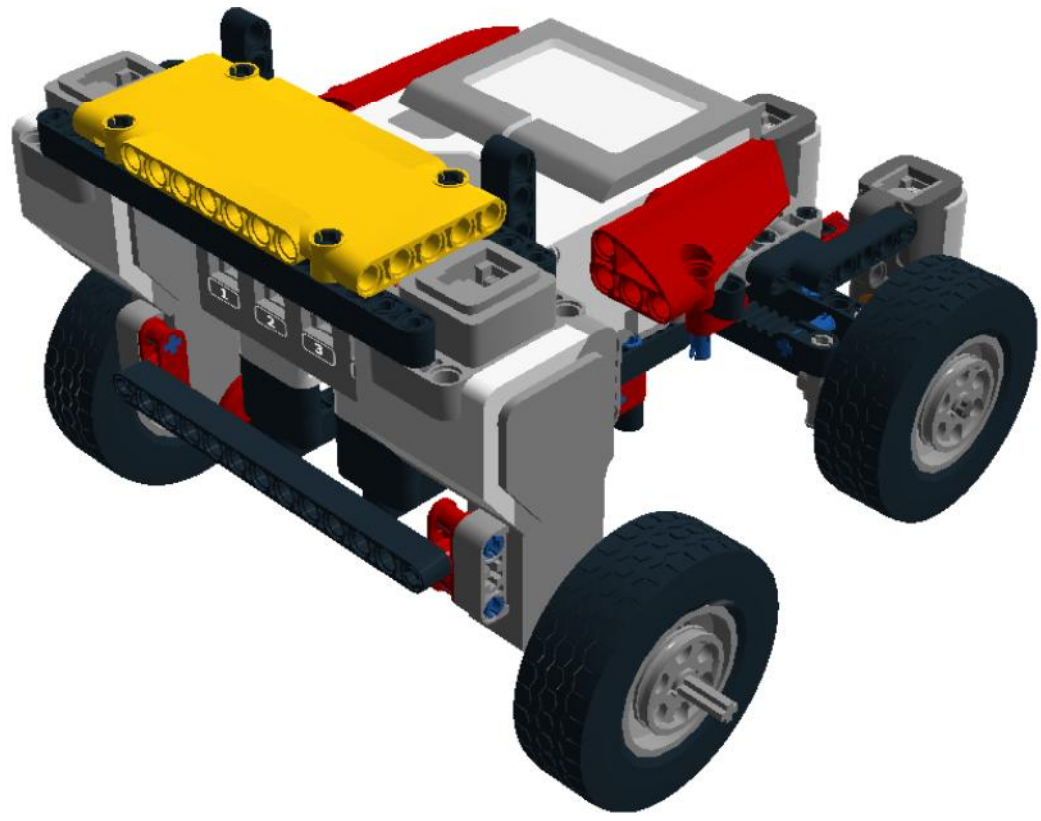

Step 52 of 54

Step 53 of 54

- 1 x 
- 3 x 

Step 54 of 54

- 1 x 
- 1 x 

4 x  4494222 WEDGE-BELT WHEEL Ø24 - Medium Stone Grey

4 x  4179382 RIM Ø 43,2 X 18 - Medium Stone Grey

4 x  4547373 TYRE Ø 62,4X20 - Black