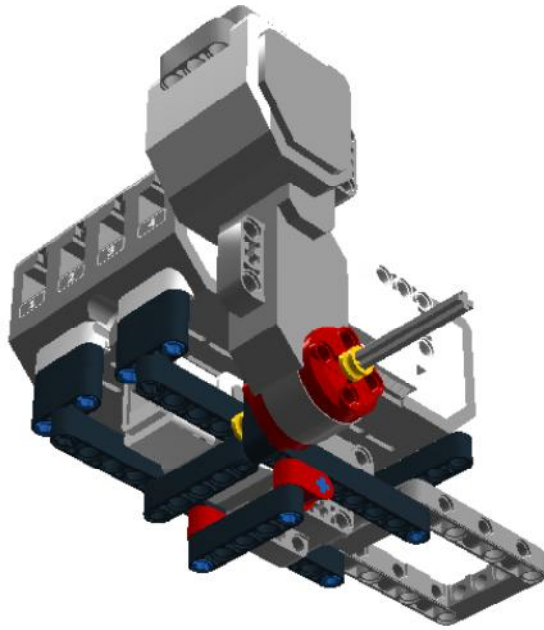

**LEGO** DIGITAL DESIGNER 4.2

Model Name:  
**Ferrary**

Number of Bricks: 148

Step 1 of 54

Step 2 of 54

1 x

1 x

1 x

1 x

Step 8 of 54

Step 9 of 54

1 x

1 x

1 x

1 x

Step 10 of 54

Step 11 of 54

1 x

1 x

Step 12 of 54

---

Step 13 of 54

Step 14 of 54

2 x