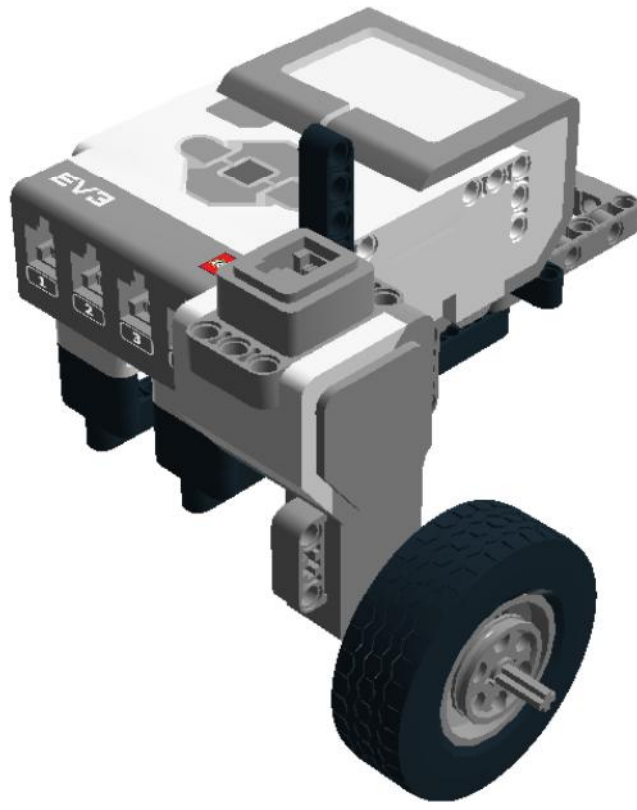

**LEGO** DIGITAL DESIGNER 4.2

Model Name:  
**Ferrary**

Number of Bricks: 148

Step 1 of 54

Step 2 of 54

1 x

1 x

1 x

Step 11 of 54

1 x

1 x

Step 12 of 54

---

Step 13 of 54

Step 14 of 54

2 x

1 x

Step 15 of 54

---

Step 16 of 54

Step 17 of 54

- 1 x 
- 1 x 
- 1 x 

Step 18 of 54

Step 19 of 54