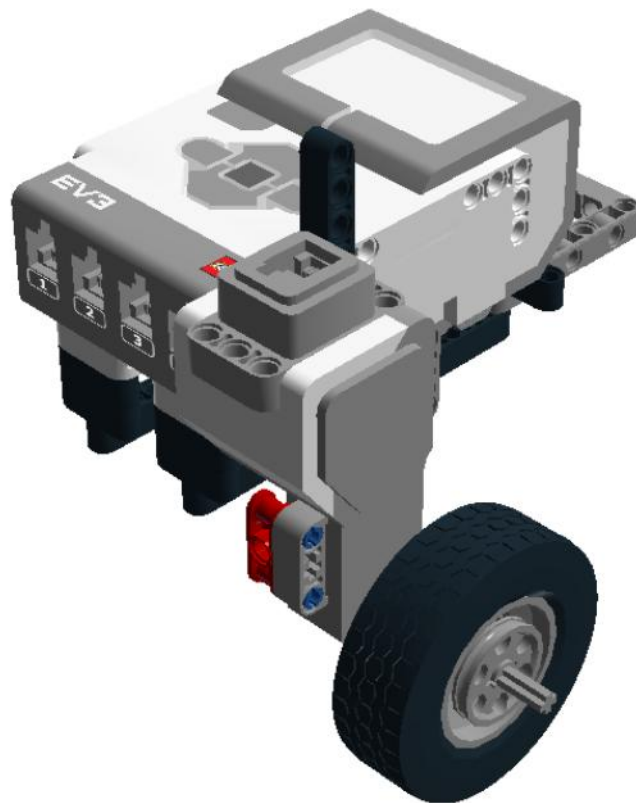

**LEGO** DIGITAL DESIGNER 4.2

Model Name:  
**Ferrary**

Number of Bricks: 148

Step 1 of 54

Step 2 of 54

1 x

1 x

1 x

Step 11 of 54

1 x

1 x

Step 12 of 54

---

Step 13 of 54

Step 14 of 54

2 x

1 x

Step 15 of 54

---

Step 16 of 54

Step 17 of 54

- 1 x 
- 1 x 
- 1 x 

Step 18 of 54

Step 19 of 54