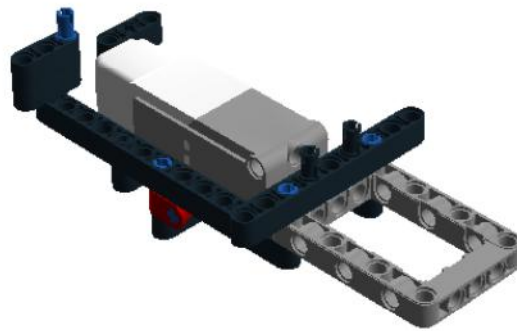

Step 7 of 54

3 x

1 x